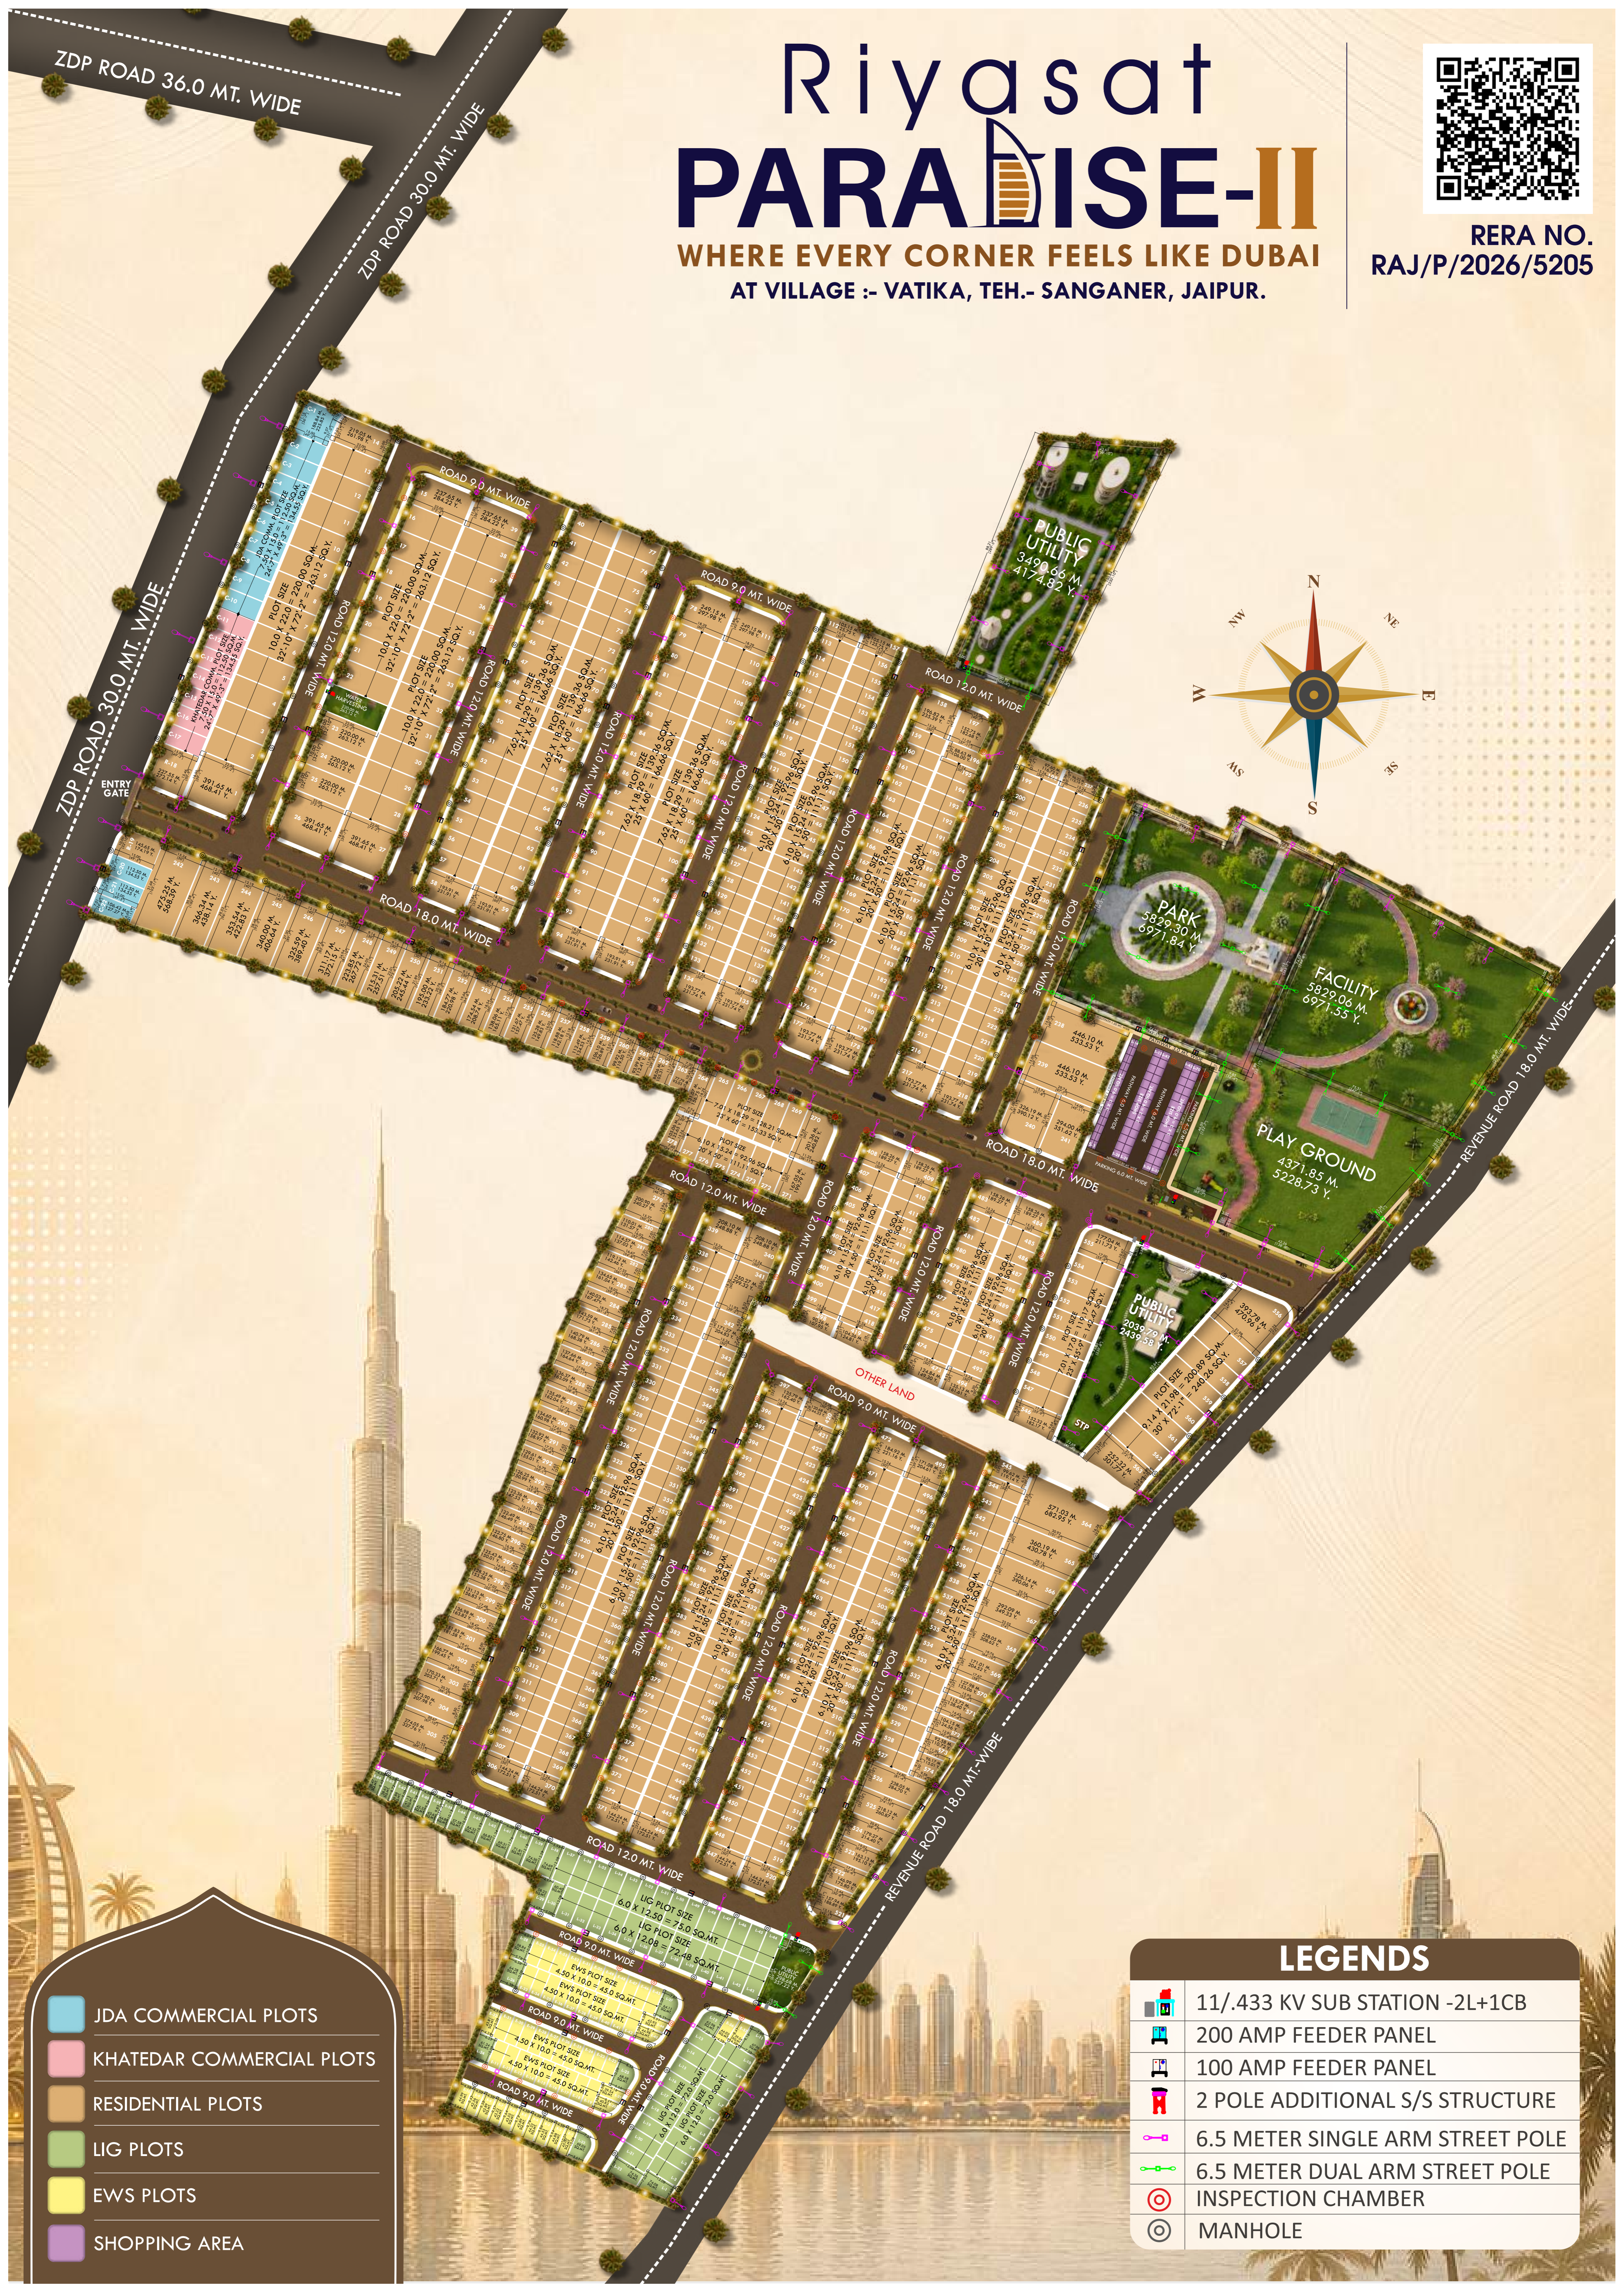

Riyasat PARADISE-II

WHERE EVERY CORNER FEELS LIKE DUBAI
AT VILLAGE :- VATIKA, TEH.- SANGANER, JAIPUR.

RERA NO.
RAJ/P/2026/5205

LEGENDS

- JDA COMMERCIAL PLOTS
- KHATEDAR COMMERCIAL PLOTS
- RESIDENTIAL PLOTS
- LIG PLOTS
- EWS PLOTS
- SHOPPING AREA

LEGENDS	
	11/.433 KV SUB STATION -2L+1CB
	200 AMP FEEDER PANEL
	100 AMP FEEDER PANEL
	2 POLE ADDITIONAL S/S STRUCTURE
	6.5 METER SINGLE ARM STREET POLE
	6.5 METER DUAL ARM STREET POLE
	INSPECTION CHAMBER
	MANHOLE